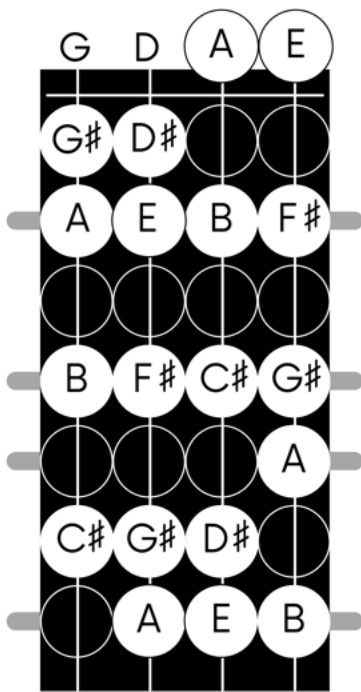

E Major / C# minor