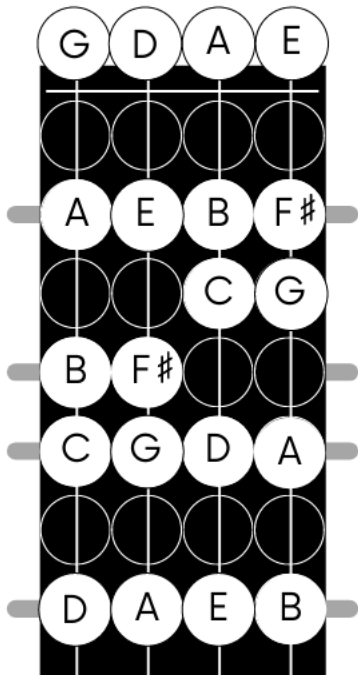

Fingerboard Maps

Use these maps to reference the location and letter name of the pitches on the violin. The grey lines indicate fingerboard tapes.

Music Notation with Fingerboard Map

E String Notes

A String Notes

D String Notes

G String Notes

E String Notes

E F F# G G# Ab A Bb B C

A String Notes

A Bb B C C# Db D D# Eb E

D String Notes

D D# Eb E F F# G G# Ab A

G String Notes

G G# Ab A Bb B C C# Db D

G Major / E minor

D Major / B minor

A Major / F# minor

C Major / A minor

F Major / D minor

Bb Major / G minor