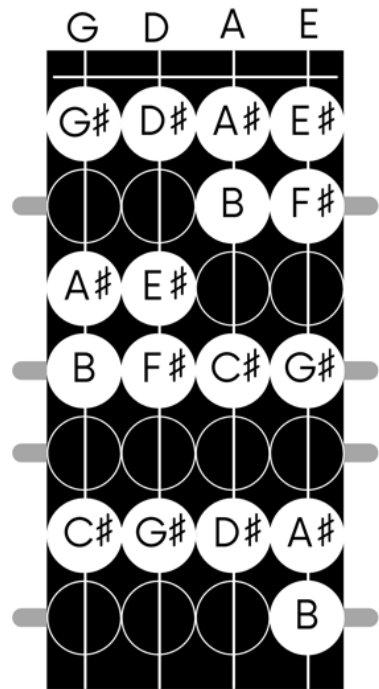

F# Major / D# minor