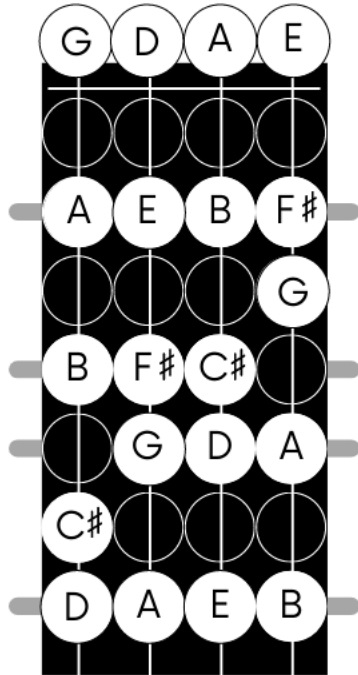

Fingerboard Maps

Use these maps to reference the location and letter name of the pitches on the violin. The grey lines indicate fingerboard tapes.

Music Notation with Fingerboard Map

E String Notes

A String Notes

D String Notes

G String Notes

E String Notes

E F F# G G# Ab A Bb B C

A String Notes

A Bb B C C# Db D D# Eb E

D String Notes

D D# Eb E F F# G G# Ab A

G String Notes

G G# Ab A Bb B C C# Db D

G Major / E minor

D Major / B minor

A Major / F# minor

C Major / A minor

F Major / D minor

Bb Major / G minor