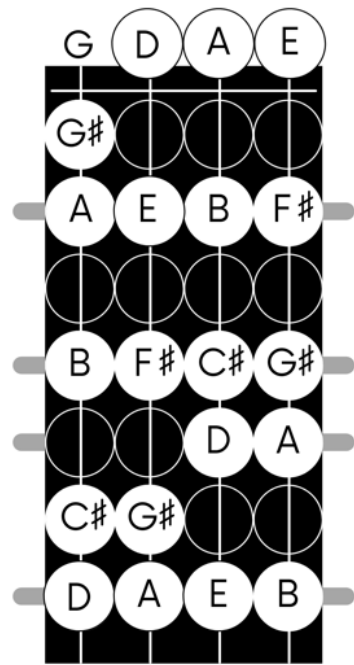

Fingerboard Maps

Use these maps to reference the location and letter name of the pitches on the violin. The grey lines indicate fingerboard tapes.

Music Notation with Fingerboard Map

E String Notes

A String Notes

D String Notes

G String Notes

E String Notes

E F F# G G# Ab A Bb B C

A String Notes

A Bb B C C# Db D D# Eb E

D String Notes

D D# Eb E F F# G G# Ab A

G String Notes

G G# Ab A Bb B C C# Db D

G Major / E minor

D Major / B minor

A Major / F# minor

C Major / A minor

F Major / D minor

Bb Major / G minor

E Major / C# minor

B Major / G# minor

F# Major / D# minor

Eb Major / C minor

Ab Major / F minor

Db Major / Bb minor